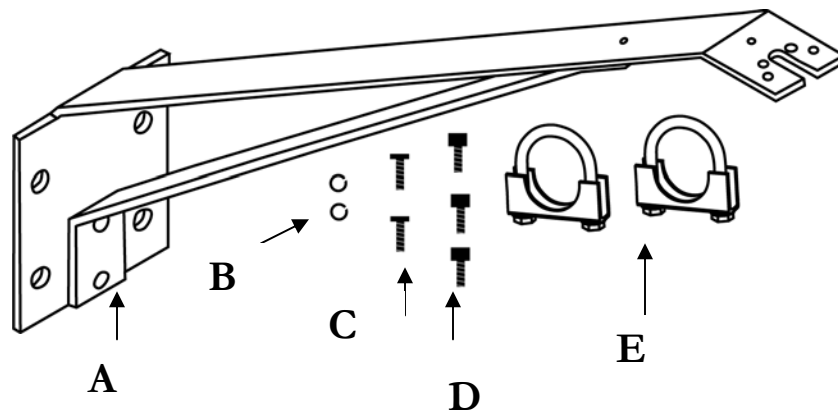

Onset Computer Corporation

Light Sensor Bracket Packing List

(part # M-LBB)

	Qty	√	Item(s)
A	1		Light Sensor Mounting Bracket
B	2		Lock Washers #6
C	2		6-32 x 5/16" Phillips Pan Head Screws
D	3		6-32 x 3/8" Thumb Screws
E	2		1 5/8" U-bolt with Saddle Clamp and Nuts