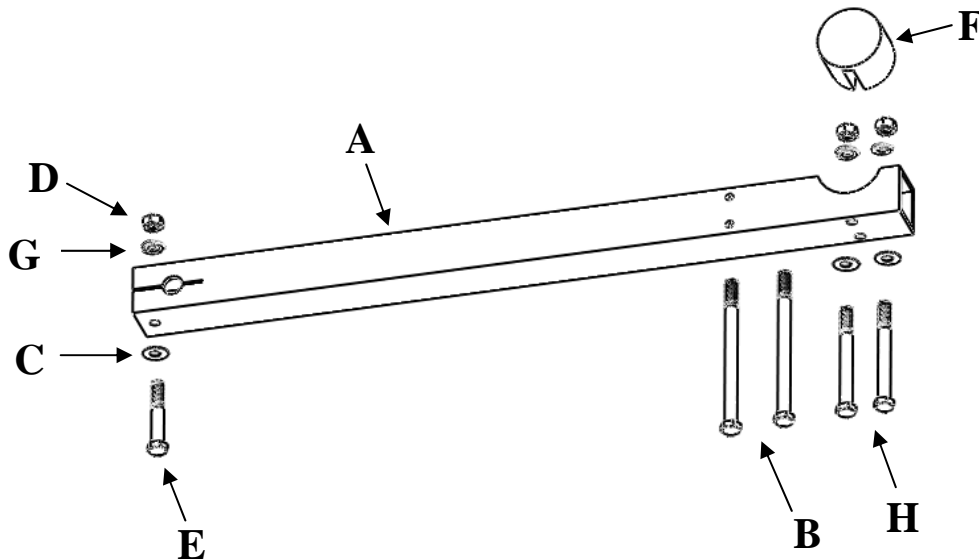

Onset Computer Corporation Half Cross Arm Kit (M-CAB) Packing List

	Qty	✓	Item(s)
A	1		Half Cross Arm
B	2		1/4-20 x 2 3/4" Hex Head Bolts
C	3		1/4" Stainless Steel Flat Washers
D	3		1/4-20 Nuts
E	1		1/4-20 x 1 3/4" Hex Head Bolt
F	1		Mast Plug
G	3		1/4" split Lock Washer
H	2		1/4-20 X 3 3/4" Hex Head Bolts