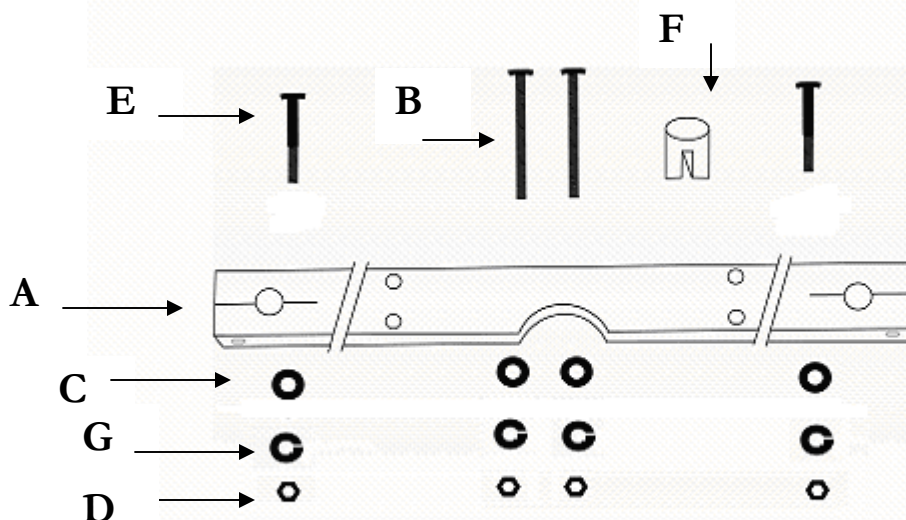

Onset Computer Corporation

Full Cross Arm Kit Packing List

(part # M-CAA)

	Qty	√	Item(s)
A	1		Full Cross Arm
B	2		1/4-20 x 2 3/4" Hex Head Bolts
C	4		1/4" Stainless Steel Flat Washers
D	4		1/4-20 Nuts
E	2		1/2-20 x 1 3/4" Hex Head Bolts
F	1		Mast Plug
G	4		1/4" split Lock Washer