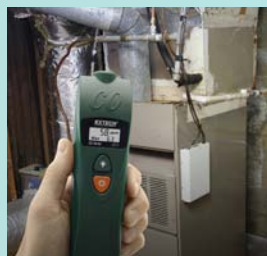

CO15 Carbon Monoxide (CO) Meter

Check CO levels up to 999ppm with the push of a button using Model CO15. An audible alarm indicator will continuously beep starting at 25ppm (preset warning level - value can be adjusted) and the display will flash until the CO level goes down to normal range. A backlight on the display can be used for low light areas. The meter comes complete with batteries, wrist strap, and pouch.

Applications:

- Ambient air safety checks on residential appliances
- HVAC service on furnaces and hot water heaters
- Home inspections
- Industrial environments where the accumulation of CO is possible

Features

- Dual LCD simultaneously displays Carbon Monoxide (CO) level and maximum CO reading taken from when the meter was powered on
- Long life electrochemical sensor
- Adjustable CO warning level at 25, 30, 35, 45, 50, 70, 100 and 200ppm (alarm is preset to 25ppm)
- Audible alarm when CO level reaches the warning set point level
- Choose from 3 calibration points: 0 (preset), 100, and 500ppm
- Backlit display feature for easy viewing in dimly lit areas
- Auto power off after 15 minutes
- Low battery indicator
- Complete with 3 AAA batteries, wrist strap and pouch