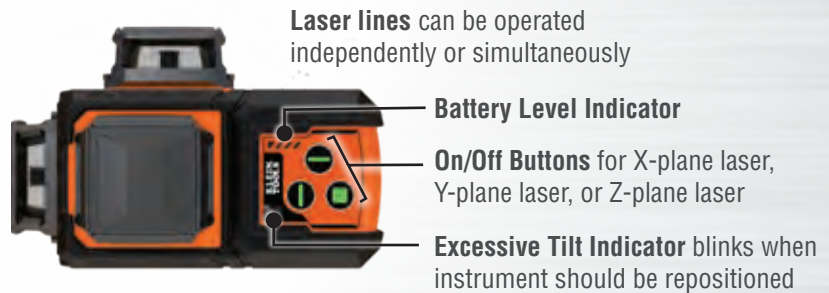


RECHARGEABLE SELF-LEVELING GREEN PLANAR LASER LEVEL

Three orthogonal planar lasers project 360° lines

Find Quality Products Online at:

www.GlobalTestSupply.com

sales@GlobalTestSupply.com

RECHARGEABLE SELF-LEVELING GREEN PLANAR LASER LEVEL

The Klein Tools' Rechargeable Self-Leveling Green Planar Laser Level is a high-performance laser leveling and alignment tool for professionals. Clear, bright green 360° lines in the X, Y, & Z planes project from this level, and offers plumb up and plumb down spots. Equipped with an integrated magnetic mount and 1/4-20 tripod mounting threads, Klein's self-leveling laser level enables a multitude of alignment and layout applications.

KLEIN TOOLS' TRIPOD (CAT. NO. 69345) HAS A STANDARD 1/4-20 THREAD TO EASILY MOUNT LASER LEVELS

PLUMB UP AND PLUMB DOWN MARKS PROJECT MEASUREMENTS ON THE FLOOR AND THE CEILING TO ENSURE VERTICAL LINES ARE STRAIGHT AND CORNERS ARE SQUARE

Includes:

- Rechargeable Self-Leveling Green Planar Laser Level
- Li-Ion battery pack
- USB-A to USB-C charging cable
- Magnetic mounting bracket
- Protective hard carrying case
- Instruction Manual

For Professionals
SINCE 1857™